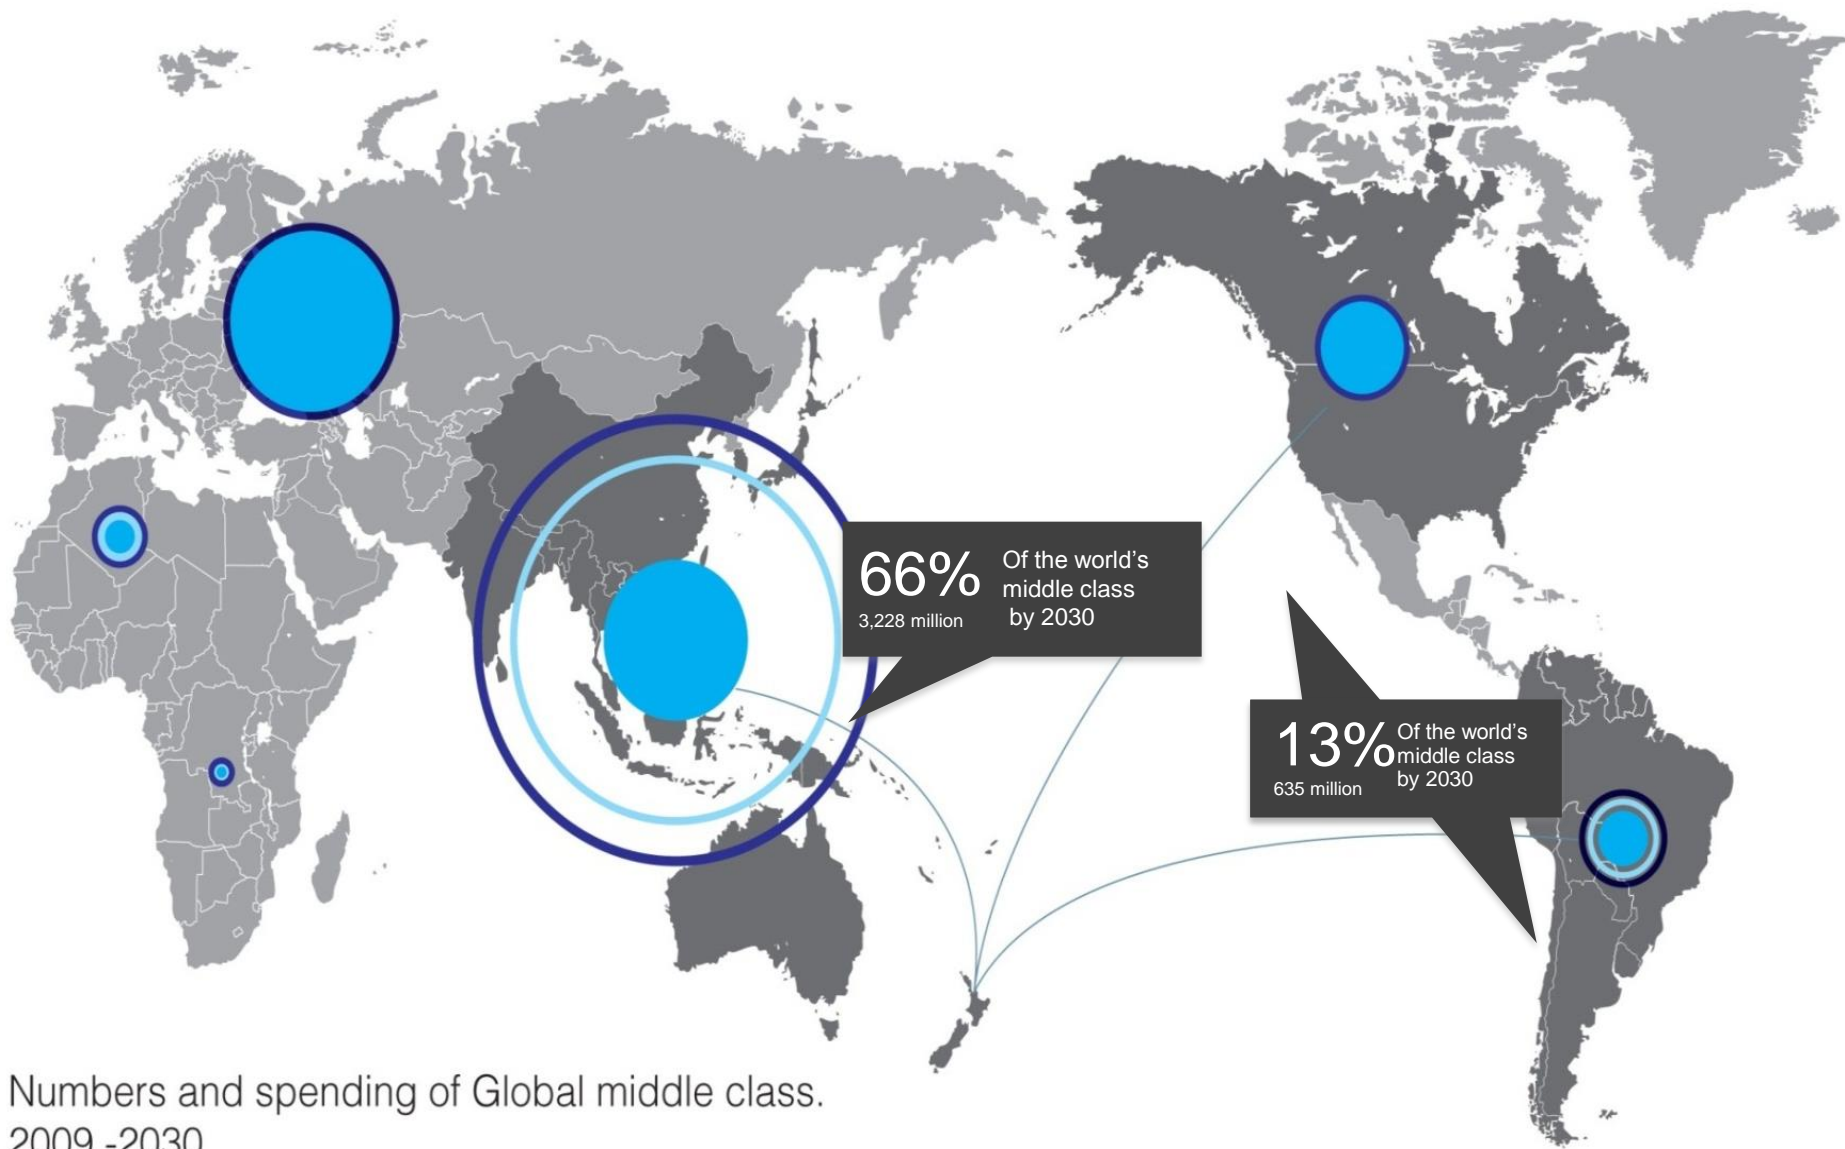

Numbers and spending of Global middle class.
2009 -2030

2009
 2020
 2030